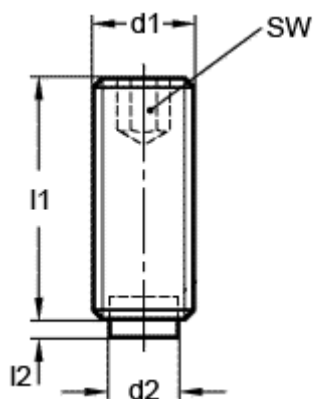

Article number: 209306591

Description: E+G Grub screw, st. steel
GN 913.5-M10-25-MS

Measures

d1 = M10

d2 = 8.0

l1 = 25

l2 = 2.0

SW = 5.0